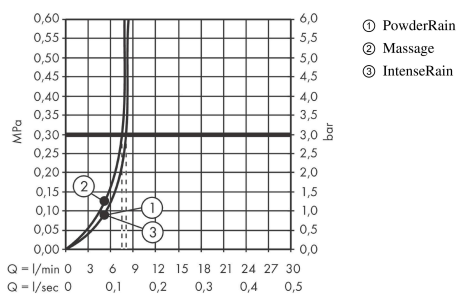

Pulsify Select S

Hand shower 105 3jet Relaxation EcoSmart

Surfaces: **Matt Black** Article Number: **24111670**

Description

product features

- shower head size: 105 mm
- spray type: PowderRain, IntenseRain, Massage spray
- convenient diversion via Select button
- spray disc surface: graphite
- maximum flow rate at 3 bar: 8,2 l/min
- minimum flow pressure: 1,2 bar
- with internal water conduction
- rinseable screen insert
- connection thread G 1/2
- connection dimension: DN15

Technology

Design awards

reddot winner 2021

Product image

Scale drawing

Flowchart

The consumption was measured in combination with the appropriate fittings (thermostat/mixer/ in-wall valve) to reflect actual application in practice.

Pulsify Select S
Hand shower 105 3jet Relaxation EcoSmart
Surfaces: **Matt Black** Article Number: **24111670**

Exploded Drawing

Year of production: >06/21

Pulsify Select S
Hand shower 105 3jet Relaxation EcoSmart
 Surfaces: **Matt Black** Article Number: **24111670**