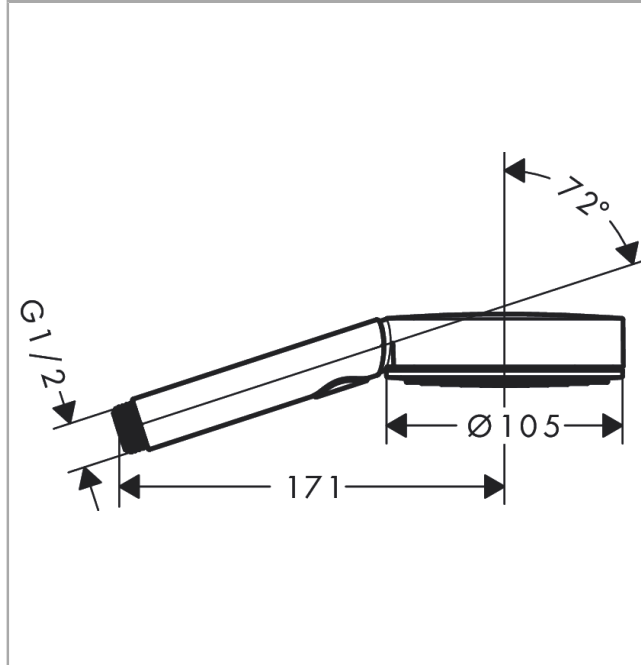

Pulsify Select S

Hand shower 105 3jet Relaxation EcoSmart

Surfaces: **Matt Black** Article Number: **24111670**

Description

product features

- shower head size: 105 mm
- spray type: PowderRain, IntenseRain, Massage spray
- convenient diversion via Select button
- spray disc surface: graphite
- maximum flow rate at 3 bar: 8,2 l/min
- minimum flow pressure: 1,2 bar
- with internal water conduction
- rinseable screen insert
- connection thread G 1/2
- connection dimension: DN15

Technology

Design awards

reddot winner 2021

Product image

Scale drawing

Flowchart

The consumption was measured in combination with the appropriate fittings (thermostat/mixer/ in-wall valve) to reflect actual application in practice.